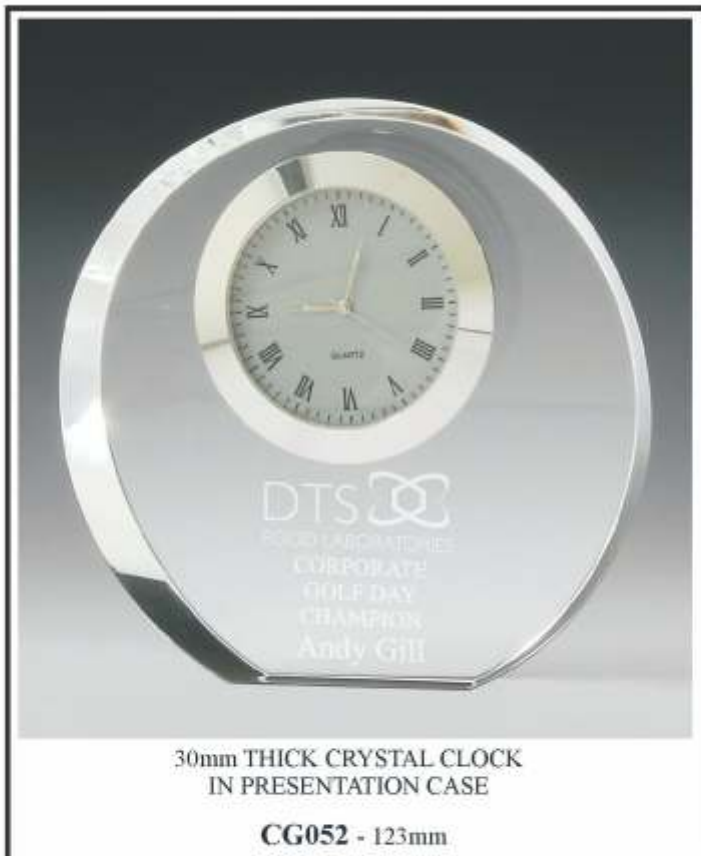

CLK002 - 153mm

CLK003 - 183mm

CLK004 - 165mm

CLK005 - 155mm

CLK006 - 160mm

CLK007 - 165mm

CLK008 - 180mm

CD2440 - 150mm

TZ2243 - 150mm

CO11N - 180mm

CO13N - 375mm

12mm THICK JADE GLASS CLOCK
IN PRESENTATION CASE
CL5912 - 170mm

6mm THICK JADE GLASS CLOCK
IN PRESENTATION CASE
CL4717 - 150mm

JADE GLASS CLOCK
IN PLAIN BOX
CL414 - 140mm CL417 - 170mm

10mm THICK JADE GLASS CLOCK
IN PLAIN BOX
CL4103 - 115mm

8 CLOCKS

OPTICAL CRYSTAL

OC/CL05
100 mm diam.

OC/CL06
H 70mm

OC/CL10
H 100mm

10mm THICK JADE GLASS CLOCK WITH
CHROME TRIM ON WOODEN BASE
IN PLAIN BOX
CG519 - 190mm