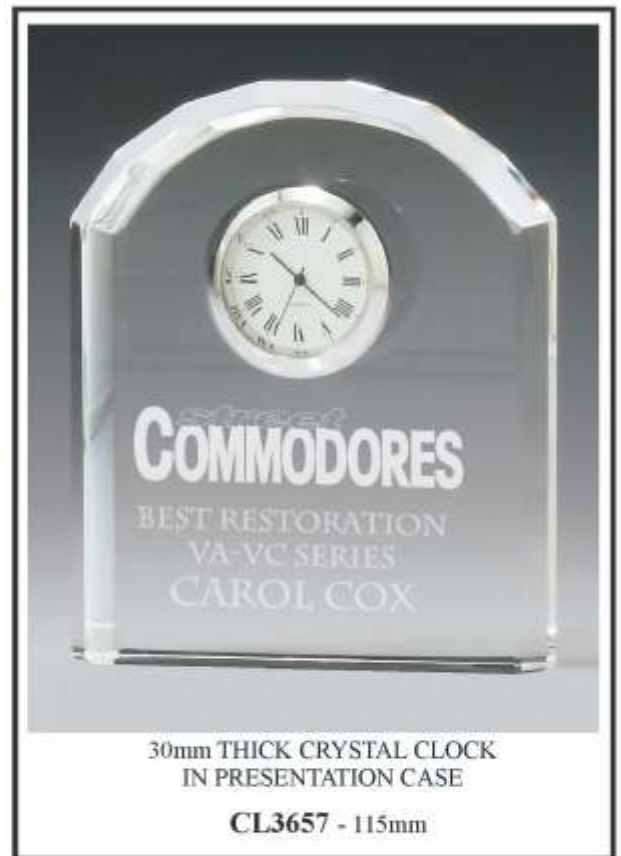

CLK002 - 153mm

CLK003 - 183mm

CLK004 - 165mm

CLK005 - 155mm

CLK006 - 160mm

CLK007 - 165mm

CLK008 - 180mm

CD2440 - 150mm

TZ2243 - 150mm

CO11N - 180mm

CO13N - 375mm

12mm THICK JADE GLASS CLOCK
IN PRESENTATION CASE
CL5912 - 170mm

6mm THICK JADE GLASS CLOCK
IN PRESENTATION CASE
CL4717 - 150mm

JADE GLASS CLOCK
IN PLAIN BOX
CL414 - 140mm CL417 - 170mm

10mm THICK JADE GLASS CLOCK
IN PLAIN BOX
CL4103 - 115mm

8 CLOCKS

OPTICAL CRYSTAL

OC/CL05
100 mm diam.

OC/CL06
H 70mm

OC/CL10
H 100mm

10mm THICK JADE GLASS CLOCK WITH
CHROME TRIM ON WOODEN BASE
IN PLAIN BOX
CG519 - 190mm